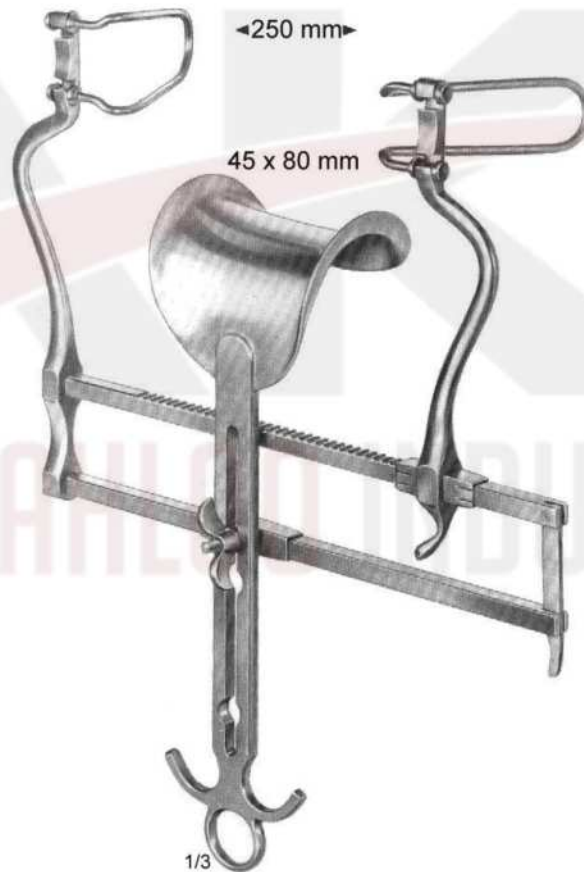

Measurement of blades: Depth x Width

1/3
Balfour
AKI-09-829-05
Middle blade, 68 x 85 mm

AKI-09-829-06
Middle blade, 40 x 68 mm

AKI-09-830-06
Side blades, 60 mm deep, per pair

AKI-09-830-08
Side blades, 80 mm deep, per pair