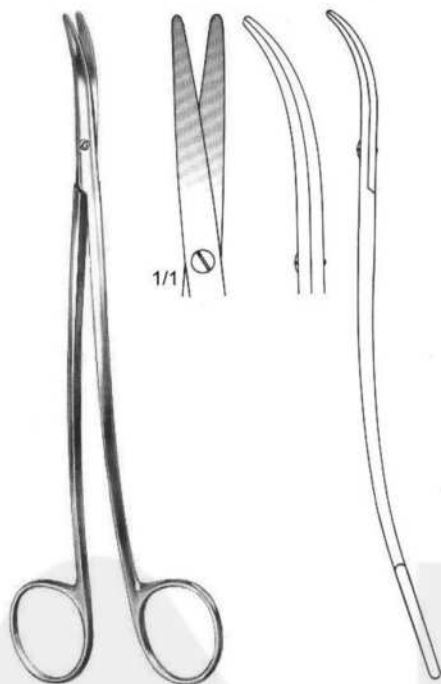

Thorek
AKI-05-267-19
19cm

Lexer - Baby
AKI-05-270-10 - AKI-05-271-10
10cm

Lexer - Fine
AKI-05-280-16
16cm

Lexer - Fine
AKI-05-281-16
16cm

Metzenbaum - Fine
AKI-05-286-14
14.5cm

Metzenbaum - Fine
AKI-05-287-14
14.5cm

Metzenbaum - Fine
AKI-05-288-14
14.5cm

Metzenbaum - Fine
AKI-05-289-14
14.5cm

S - shaped Metzenbaum - Fine

- AKI-05-290-18 18 cm
- AKI-05-290-20 20 cm
- AKI-05-290-23 23 cm

AKI-05-292-18

AKI-05-293-18

AKI-05-294-18