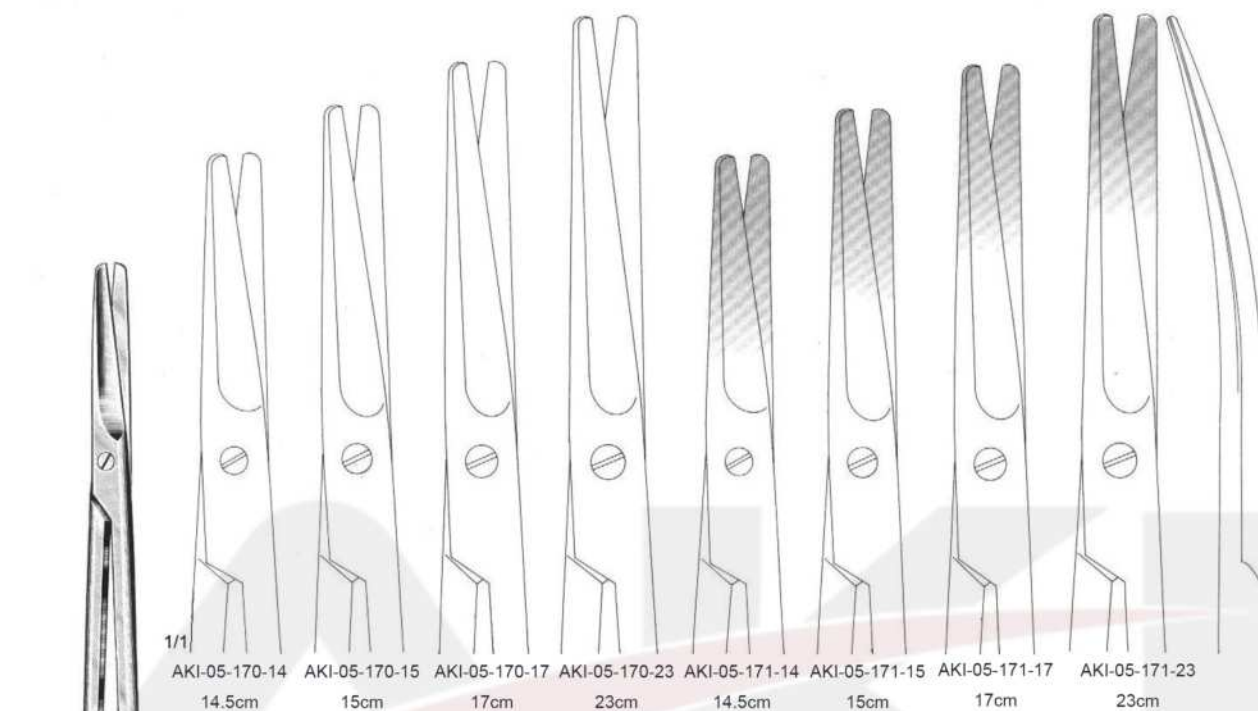

Mayo

- AKI-05-170-14 14.5 cm
- AKI-05-170-15 15.0 cm
- AKI-05-170-17 17.0 cm
- AKI-05-170-23 23.0 cm
- AKI-05-170-28 28.0 cm
- AKI-05-171-14 14.5 cm
- AKI-05-171-15 15.0 cm
- AKI-05-171-17 17.0 cm
- AKI-05-171-23 23.0 cm
- AKI-05-171-28 28.0 cm