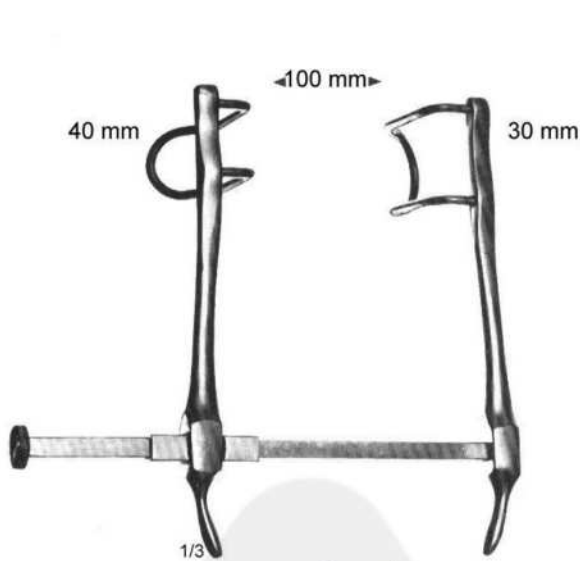

Gosset
AKI-09-810-10