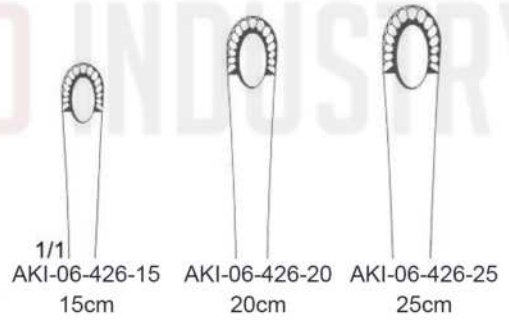

1/1
AKI-06-426-15
15cm

AKI-06-426-20
20cm

AKI-06-426-25
25cm