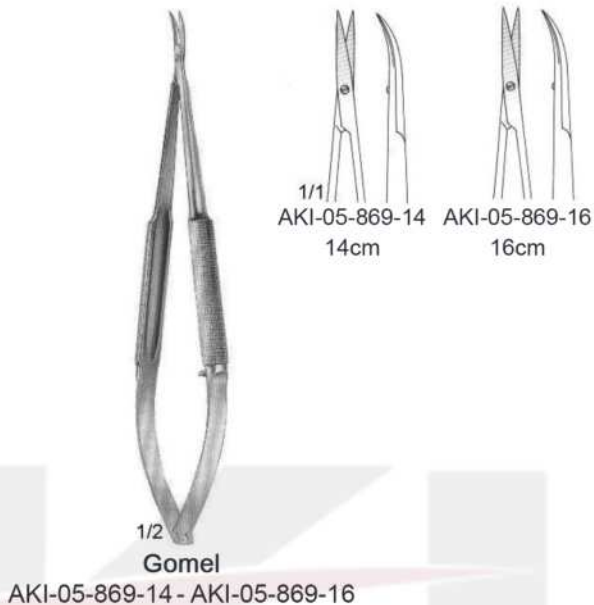

1/2

AKI-05-854-19 - AKI-05-857-19
18.5cm

1/1
AKI-05-854-19

AKI-05-855-19

AKI-05-857-19

angled

AWAIS KAHLOO INDUSTRY

1/2

Westcott
AKI-05-858-11 - AKI-05-859-11
11.5cm

1/1
AKI-05-858-11

AKI-05-859-11

one blade saw edge

AKI-05-881-00 14cm
AKI-05-881-01 15.5cm

Reill
AKI-05-881-01
15.5cm

1/2

AKI-05-881-00 - AKI-05-881-02