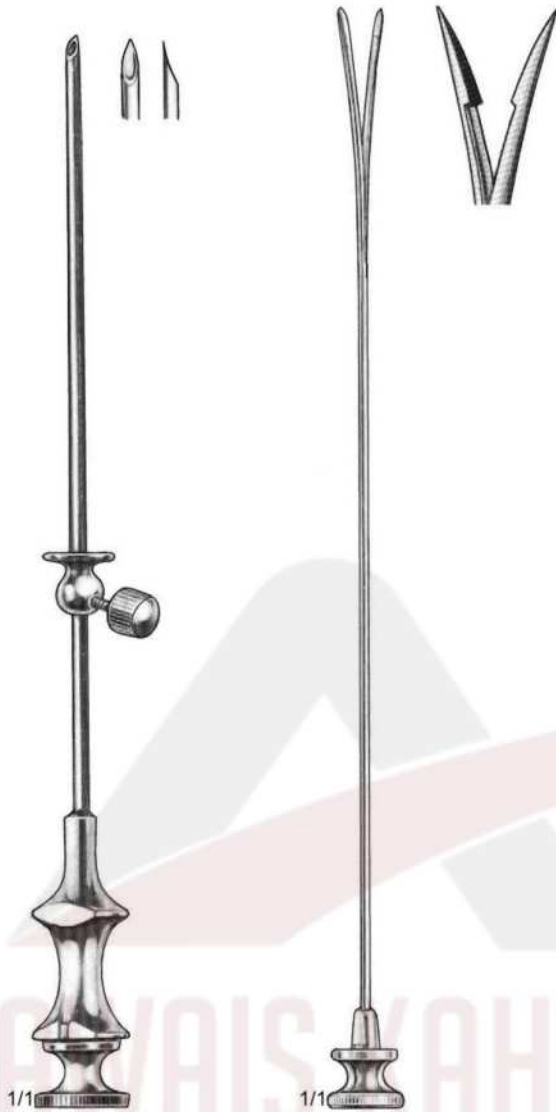

AKI-05-814-17
17cm

saw edge

Smith (Mod. USA)
AKI-05-815-16 16 cm
AKI-05-815-18 18 cm
AKI-05-815-20 20 cm
AKI-05-815-23 23 cm

Lorenz
AKI-05-817-23
23cm

Knowles
AKI-05-819-14
14cm

saw edge

for fingers

Knowles
AKI-05-820-14
14cm

Lister
AKI-05-823-18 18cm
AKI-05-823-21 21cm

Lister - Excentric
AKI-05-826-16 16cm
AKI-05-826-19 19cm

1/1
1/1
Franklin - Silverman
AKI-03-450-20 2.0x100mm
AKI-03-450-25 2.5x145mm

1/1
1/1
Franklin - Silverman
AKI-03-454-20 2.0x100mm
AKI-03-454-25 2.5x145mm