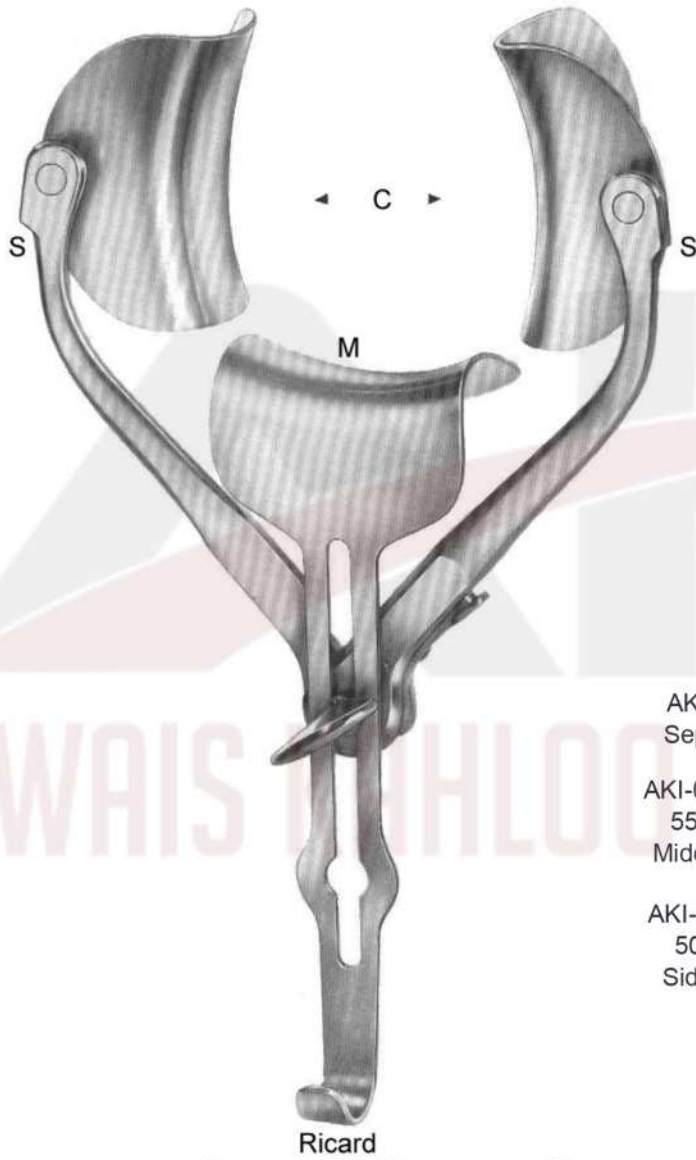

PRIMESTAR Exchangeable Blades
Measurement of blades: Depth x Width

AKI-09-800-01
Separated only

AKI-09-802-02
55x70mm
Middle Blade

AKI-09-802-04
80x90mm

AKI-09-809-90
50x58mm
Side Blades

AKI-09-809-92
60x80mm

AKI-09-809-94
72x85mm

	S	M	C
AKI-09-800-00	72x85mm	80x90mm	28cm
AKI-09-802-00	60x80mm	55x70mm	30cm
Complete