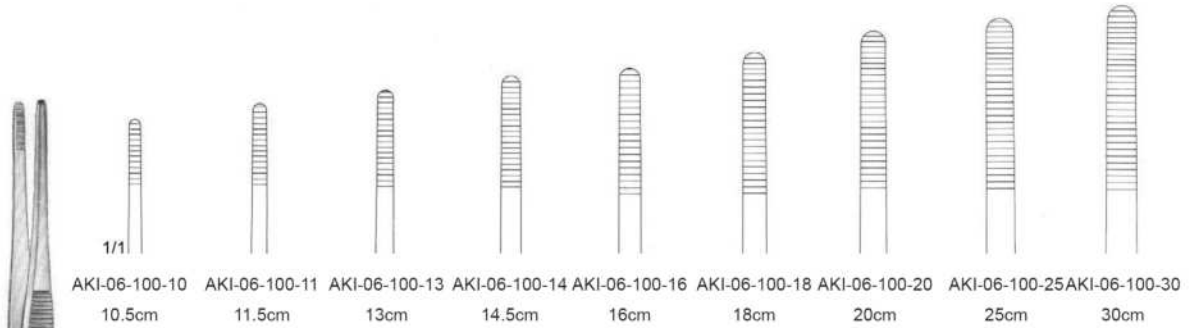

Standard

AKI-06-100-10 - SS-06-100-30

Narrow

AKI-06-110-11 - AKI-06-110-30