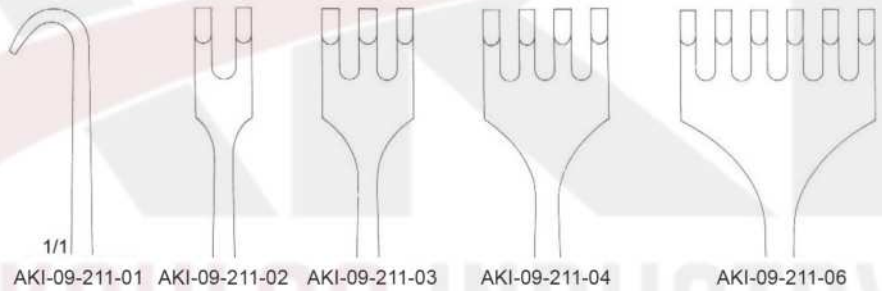

AKI-09-203-10 - AKI-09-203-22

16cm

1/2
Volkmann

AKI-09-210-01 - AKI-09-211-06
21.5cm

sharp

blunt

AWAIS KAHLOO INDUSTRY

50 x 85 mm