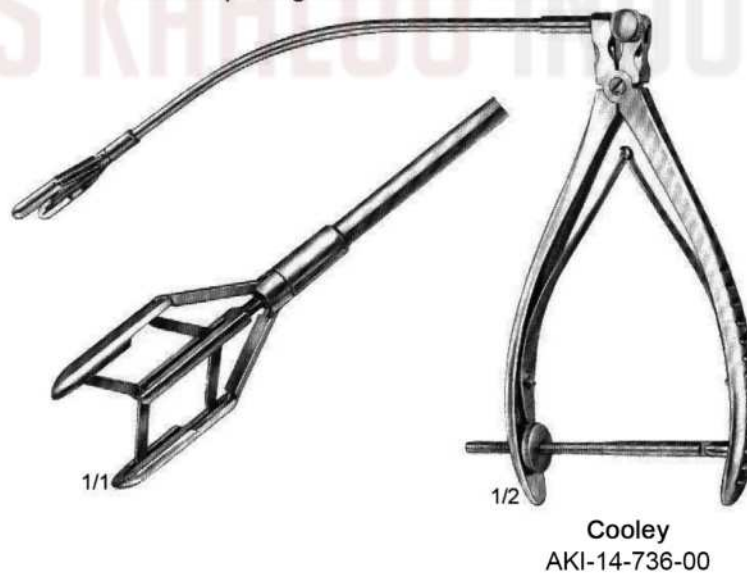

Blade opening from 8 mm to 15 mm