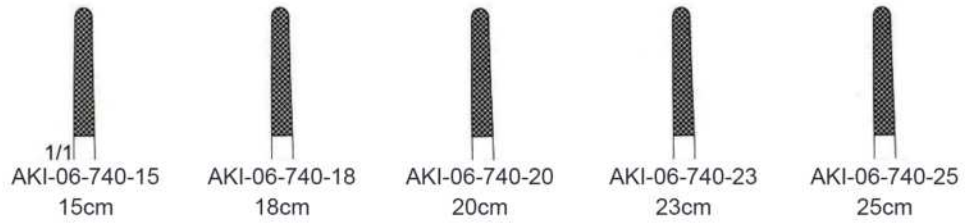

Normal profile

with dissector end

Cushing
AKI-06-733-17
17.5cm

Normal profile

Cushing - Taylor
AKI-06-736-18
18cm

Normal profile

Potts - Smith
AKI-06-740-15 - AKI-06-742-25

Normal profile