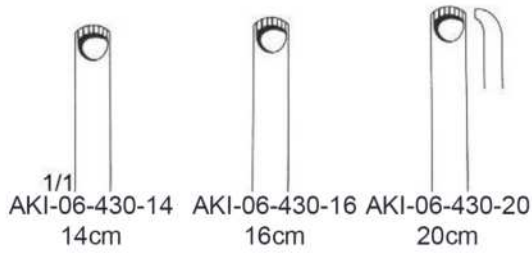

AKI-06-430-14 - AKI-06-430-20