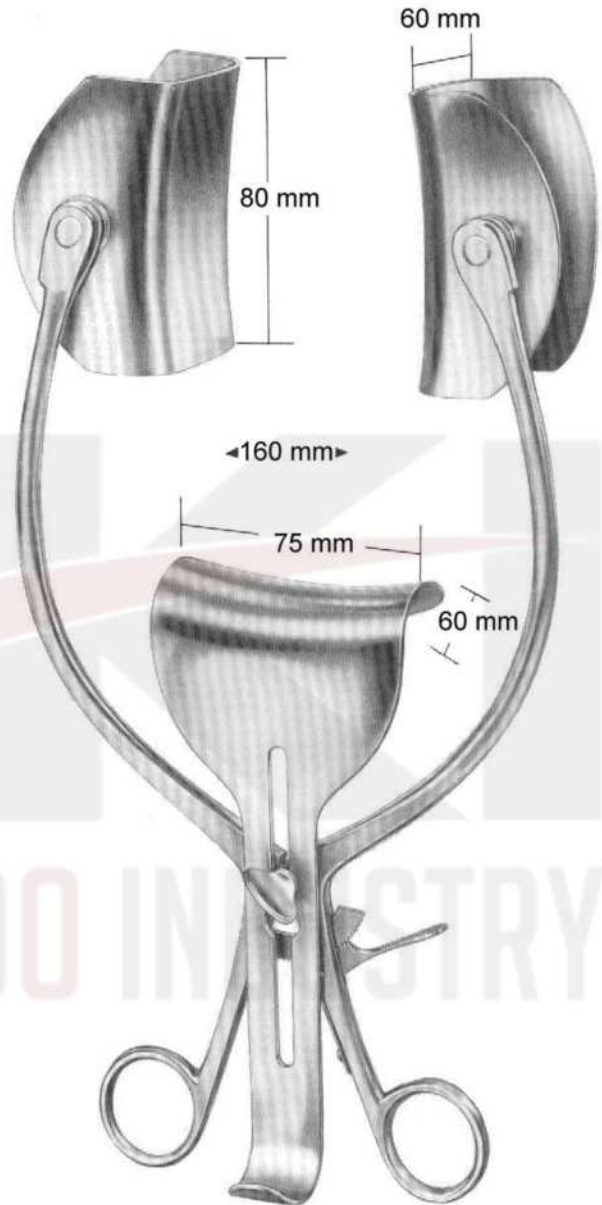

PRIMESTAR Exchangeable Blades
Measurement of blades: Depth x Width

PRIMESTAR Exchangeable Blades
Measurement of blades: Depth x Width

Collin

	S	M
AKI-09-783-00	38x60mm	38x55mm
AKI-09-784-00	38x60mm	55x55mm
AKI-09-785-00	38x80mm	55x65mm
AKI-09-786-00	38x80mm	50x75mm
AKI-09-787-00	38x100mm	55x75mm

Collin - Loktite
AKI-09-789-00
26cm

PRIMESTAR Exchangeable Blades
Measurement of blades: Depth x Width

AKI-09-800-01
Separated only

AKI-09-802-02
55x70mm
Middle Blade

AKI-09-802-04
80x90mm

AKI-09-809-90
50x58mm
Side Blades