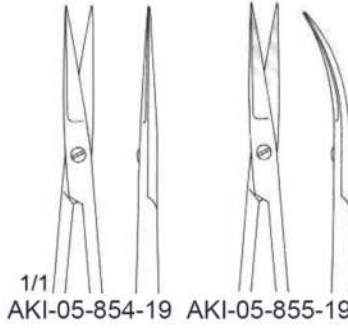

Metzenbaum
AKI-11-637-17 - AKI-11-637-19

1/1
AKI-05-854-19

AKI-05-855-19

AKI-05-857-19

angled

AWAIS KAHLOO INDUSTRY