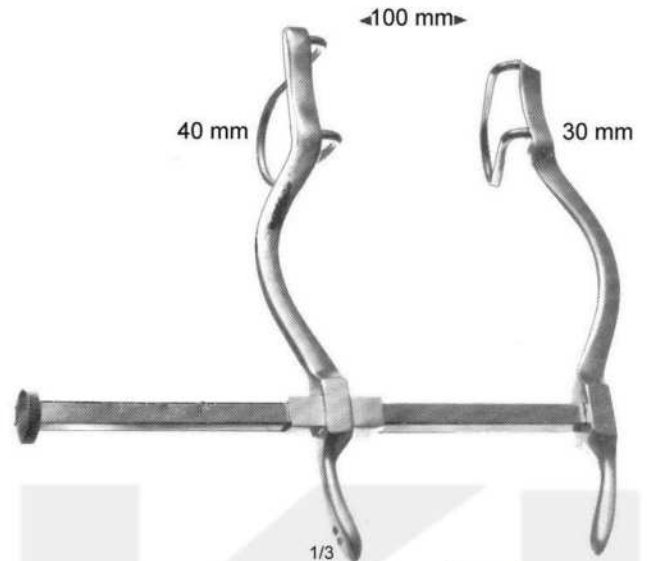

Gosset
AKI-09-811-10