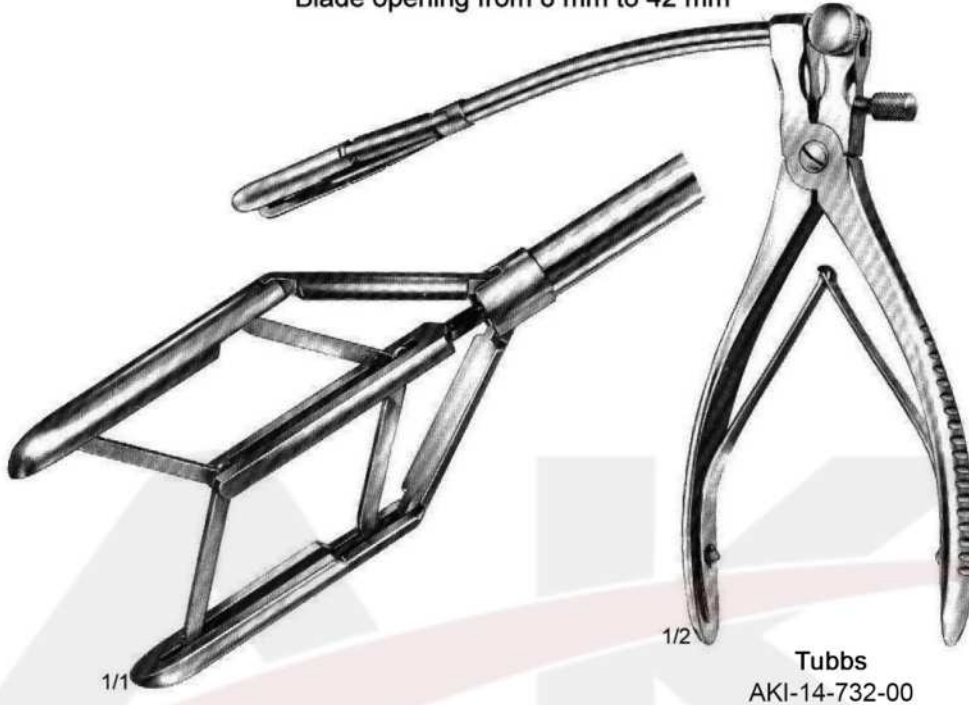

Blade opening from 8 mm to 42 mm