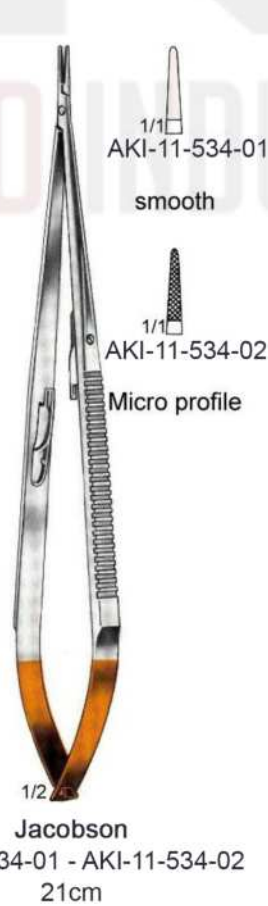

AKI-11-133-18
18cm

AKI-11-190-16
AKI-11-190-18
AKI-11-190-20
AKI-11-190-22

16.5 cm
18.0 cm
20.0 cm
22.0 cm

AKI-11-191-16
AKI-11-191-18
AKI-11-191-20
AKI-11-191-22

Jaboma - TC
AKI-11-504-18
18cm

AKI-11-508-13 - AKI-11-508-15

Dietrich
AKI-11-510-16 - AKI-11-510-26

Micro profile

Castroviejo
AKI-11-514-14 - AKI-11-515-21

smooth Micro profile Micro profile

smooth Micro profile Micro profile

Micro profile

Hegar - Vascular
AKI-11-574-14 - AKI-11-574-23

Bozemann
AKI-11-575-20 - AKI-11-575-28

Normal profile

Hegar
AKI-11-578-20 - AKI-11-578-24

Normal profile

Stratte
AKI-11-607-22 - AKI-11-607-23

AKI-11-607-22 22cm
AKI-11-607-23 23cm

Normal profile

Olsen - Hegar
AKI-11-610-14 - AKI-11-610-18