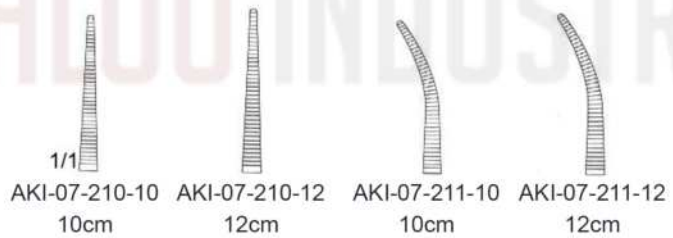

12cm

Halsted - Mosquito
AKI-07-190-12 - AKI-07-193-14

Halsted- Mosquito
AKI-07-200-18 - AKI-07-203-21

Micro- Mosquito
AKI-07-210-10 - AKI-07-213-12

Crile - Rankin
AKI-07-250-16 - AKI-07-251-16
16cm

Lovelace
AKI-07-252-15 - AKI-07-254-15
15cm