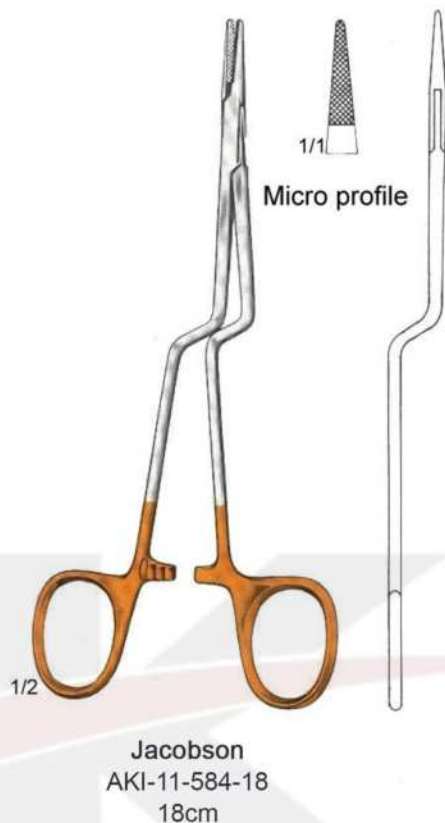

Bozemann
AKI-11-575-20 - AKI-11-575-28

Normal profile

Hegar
AKI-11-578-20 - AKI-11-578-24

Normal profile

Stratte
AKI-11-607-22 - AKI-11-607-23

AKI-11-607-22 22cm
AKI-11-607-23 23cm

Normal profile

Olsen - Hegar
AKI-11-610-14 - AKI-11-610-18

AKI-11-610-14 14cm
AKI-11-610-17 17cm
AKI-11-610-18 18cm

Normal profile

Foster - Gillies
AKI-11-615-11
11cm

smooth

Gillies - Mini
AKI-11-615-15
15cm

Mini profile

Gillies
AKI-11-615-16
16cm

Normal profile