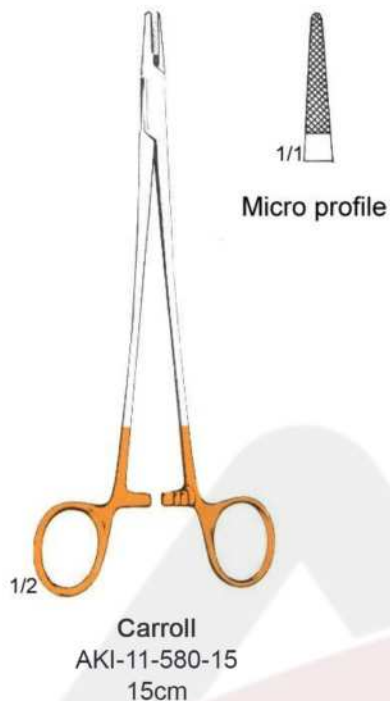

Bozemann
AKI-11-575-20 - AKI-11-575-28

Normal profile

Hegar
AKI-11-578-20 - AKI-11-578-24

Normal profile

Stratte
AKI-11-607-22 - AKI-11-607-23

AKI-11-607-22 22cm
AKI-11-607-23 23cm

Normal profile

Olsen - Hegar
AKI-11-610-14 - AKI-11-610-18