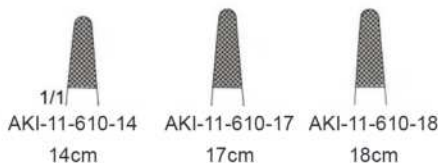

Bozemann
AKI-11-575-20 - AKI-11-575-28

Normal profile

Hegar
AKI-11-578-20 - AKI-11-578-24

Normal profile

Stratte
AKI-11-607-22 - AKI-11-607-23

AKI-11-607-22 22cm
AKI-11-607-23 23cm

Normal profile

Olsen - Hegar
AKI-11-610-14 - AKI-11-610-18